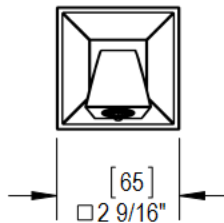

Features

- Brass construction with choice of 21 finishes
- Single Control lever handle
- One-Piece, ceramic disc cartridge allows both volume and temperature control
- 1.5 gpm @ 60 psi

Order Matrix

Model	Main Finish
1JRBMQ1	AB - Antique Brass
	ABM - Antique Brass Matt
	AC - Antique Copper
	ACM - Antique Copper Matt
	BB - Bright Brass
	CH - Chrome
	GD - Gold
	OB - Oil Rubbed Bronze
	PN - Polished Nickel
	SB - Satin Brass
	SC - Satin Chrome
	SN - Satin Nickel
	TB - Tuscan Brass
	AQ - Aqua
	BD - Bordeaux
	BK - Black
	MB - Matte Black
	MW - Matte White
	NC - Natural Cream
	RD - Red
	WH - White

MATTHEW QUINN

Single Control Wall Mount Lavatory Set with Push-Up Drain
Model: 1JRBMQ1 XX-XX

Critical Dimensions

TEL: 905-851-6781
FAX: 905-851-8031
TOLL FREE: 800-461-5901

THE **Rubinet** FAUCET COMPANY

www.rubinet.com