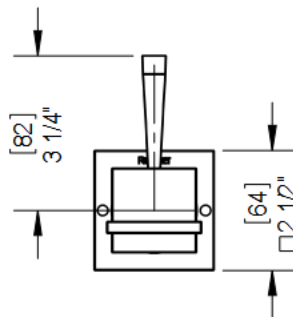

Features

- Brass construction with choice of 21 finishes
- Single Control lever handle
- One-Piece, ceramic disc cartridge allows both volume and temperature control
- 1.5 gpm @ 60 psi

Order Matrix

Model	Main Finish
1JRBMQ1	AB - Antique Brass
	ABM - Antique Brass Matt
	AC - Antique Copper
	ACM - Antique Copper Matt
	BB - Bright Brass
	CH - Chrome
	GD - Gold
	OB - Oil Rubbed Bronze
	PN - Polished Nickel
	SB - Satin Brass
	SC - Satin Chrome
	SN - Satin Nickel
	TB - Tuscan Brass
	AQ - Aqua
	BD - Bordeaux
	BK - Black
	MB - Matte Black
	MW - Matte White
	NC - Natural Cream
	RD - Red
	WH - White

MATTHEW QUINN

Single Control Wall Mount Lavatory Set with Push-Up Drain
Model: 1JRBMQ1 XX-XX

Critical Dimensions

TEL: 905-851-6781
FAX: 905-851-8031
TOLL FREE: 800-461-5901

THE **Rubinet** FAUCET COMPANY

www.rubinet.com