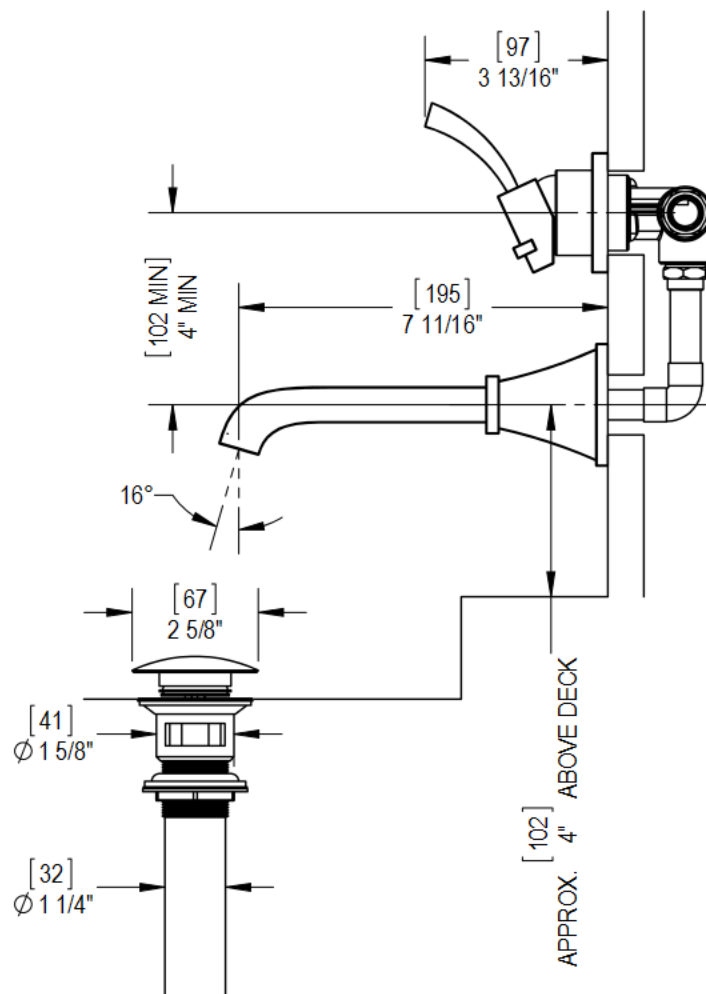

Features

- Brass construction with choice of 21 finishes
- Single Control lever handle
- One-Piece, ceramic disc cartridge allows both volume and temperature control
- 1.5 gpm @ 60 psi

Order Matrix

Model	Main Finish
1JRBMQ1	AB - Antique Brass
	ABM - Antique Brass Matt
	AC - Antique Copper
	ACM - Antique Copper Matt
	BB - Bright Brass
	CH - Chrome
	GD - Gold
	OB - Oil Rubbed Bronze
	PN - Polished Nickel
	SB - Satin Brass
	SC - Satin Chrome
	SN - Satin Nickel
	TB - Tuscan Brass
	AQ - Aqua
	BD - Bordeaux
	BK - Black
	MB - Matte Black
	MW - Matte White
	NC - Natural Cream
	RD - Red
	WH - White

MATTHEW QUINN

Single Control Wall Mount Lavatory Set with Push-Up Drain
Model: 1JRBMQ1 XX-XX

Critical Dimensions

TEL: 905-851-6781
FAX: 905-851-8031
TOLL FREE: 800-461-5901

THE **Rubinet** FAUCET COMPANY

www.rubinet.com